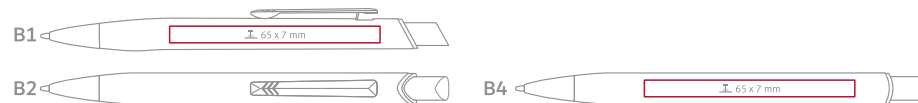

en Triangular shape aluminium pen with barrel, decorated with silver details;

de Dreieckiger, lackierter Metalkugelschreiber;

AVAILABLE COLOURS / VERFÜGBARE FARBEN

Refill Jumbo Ø 1,0mm **en**
Großraummine Ø 1,0mm **de**

Made from aluminium / Hergestellt aus Aluminium

en Max imprint sizes (mm)
de Maximale Aufdruckfläche (mm)

Printing method: Pad print / Tamponaufdruck Engraving / Gravur

en PACKING METHODS
de VERPACKUNG

- Outer box: H19 x B28 x L34cm H-height, B-width, L-Length
  Umkarton: H19 x B28 x L34cm H-Höhe, B-Breite, L-Länge
- Weight: 10 kg
  Gewicht: 10 kg
- Pen weight: 19 g
  Kugelschreiber Gewicht: 19 g
- Number of pieces packed: 500
  Anzahl der verpackten Stücke: 500

- Number of inner boxes: 10
  Anzahl der Boxen: 10
- Number of pieces packed: 50
  Anzahl der verpackten Stücke: 50
- Number of boxes on a pallet: 48
  Anzahl der Kartons auf einer Palette: 48